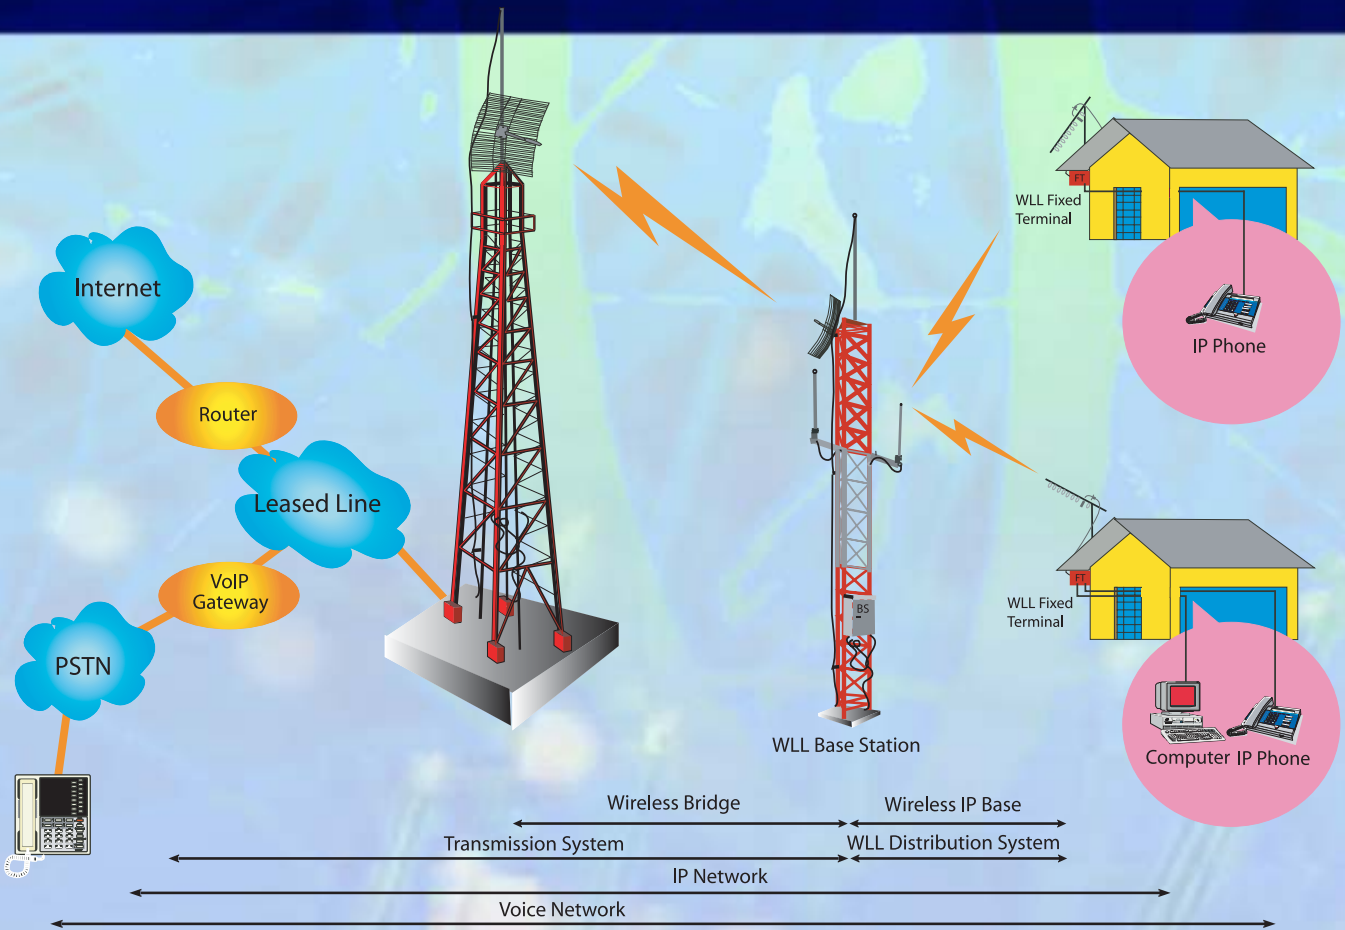

Rural Wireless Broadband Access

WLL Base Station

Its function is to link remote terminals to the PSTN. The link between the WLL base station and the remote terminals is established by a wireless radio channel. A point to multipoint scheme is employed to link the WLL base station.

WLL Fixed Terminal

A device which links between WLL base station and remote terminals such as an IP Phone, PC via a wireless radio channel.

IP Phone

The telephone system that uses the VoIP as connection standard and sends the data by using the TCP/IP protocol.

VoIP Gateway

VoIP gateway is a gateway that allows VoIP terminals to communicate with non-VoIP terminals by converting protocols. A VoIP gateway is the point at which a circuit-switched call is encoded and repackaged into IP packets.