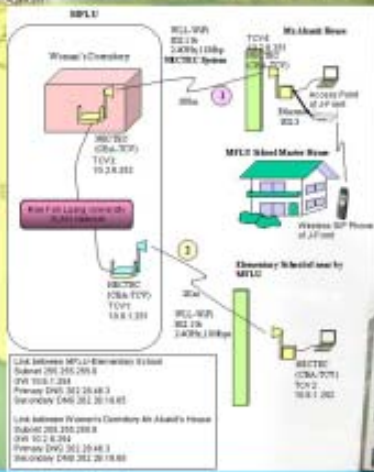

Wireless Broadband FIELD TRIAL TESTING

Mae Fah Luang University, Chiang-Rai Province

Samkha village, Mae-Tah District, Lampang Province

- Test Area**
- Samkha community at Mae-Tah district, Lampang province
 - 600 people on 165 households
- Test Point**
- Elementary school for village
 - Teacher's house
 - Health station (service on 3 villages nearby)
 - Grocery for village
 - Temple for village