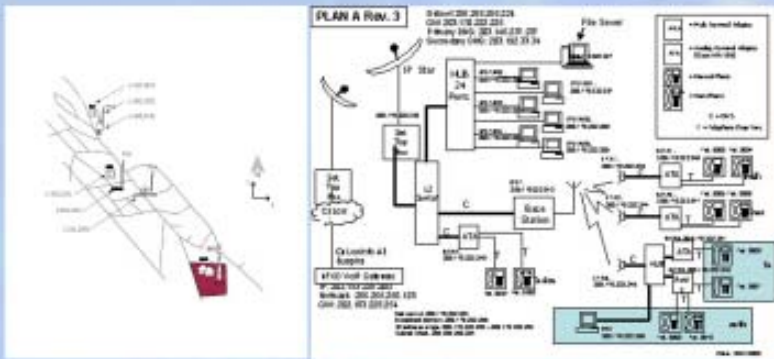

Wireless Section
Telecommunications Research and Development Division
National Electronics and Computer Technology Center
112 Thailand Science Park, Phahon Yothin Road,
Klong 1, Klong Luang, Pathumthani 12120, THAILAND.
Tel. +66 (0)2-564-6900 Fax. +66 (0)2-564-6901.2

<http://www.nectec.or.th/>