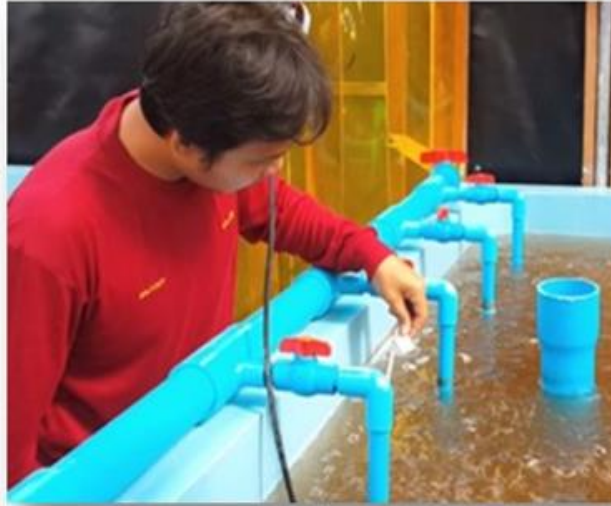

ระบบติดตาม
คุณภาพ และ
ระบบควบคุมการ
ทำงานอัจฉริยะ

อดีต

การจัดการสภาพแวดล้อม