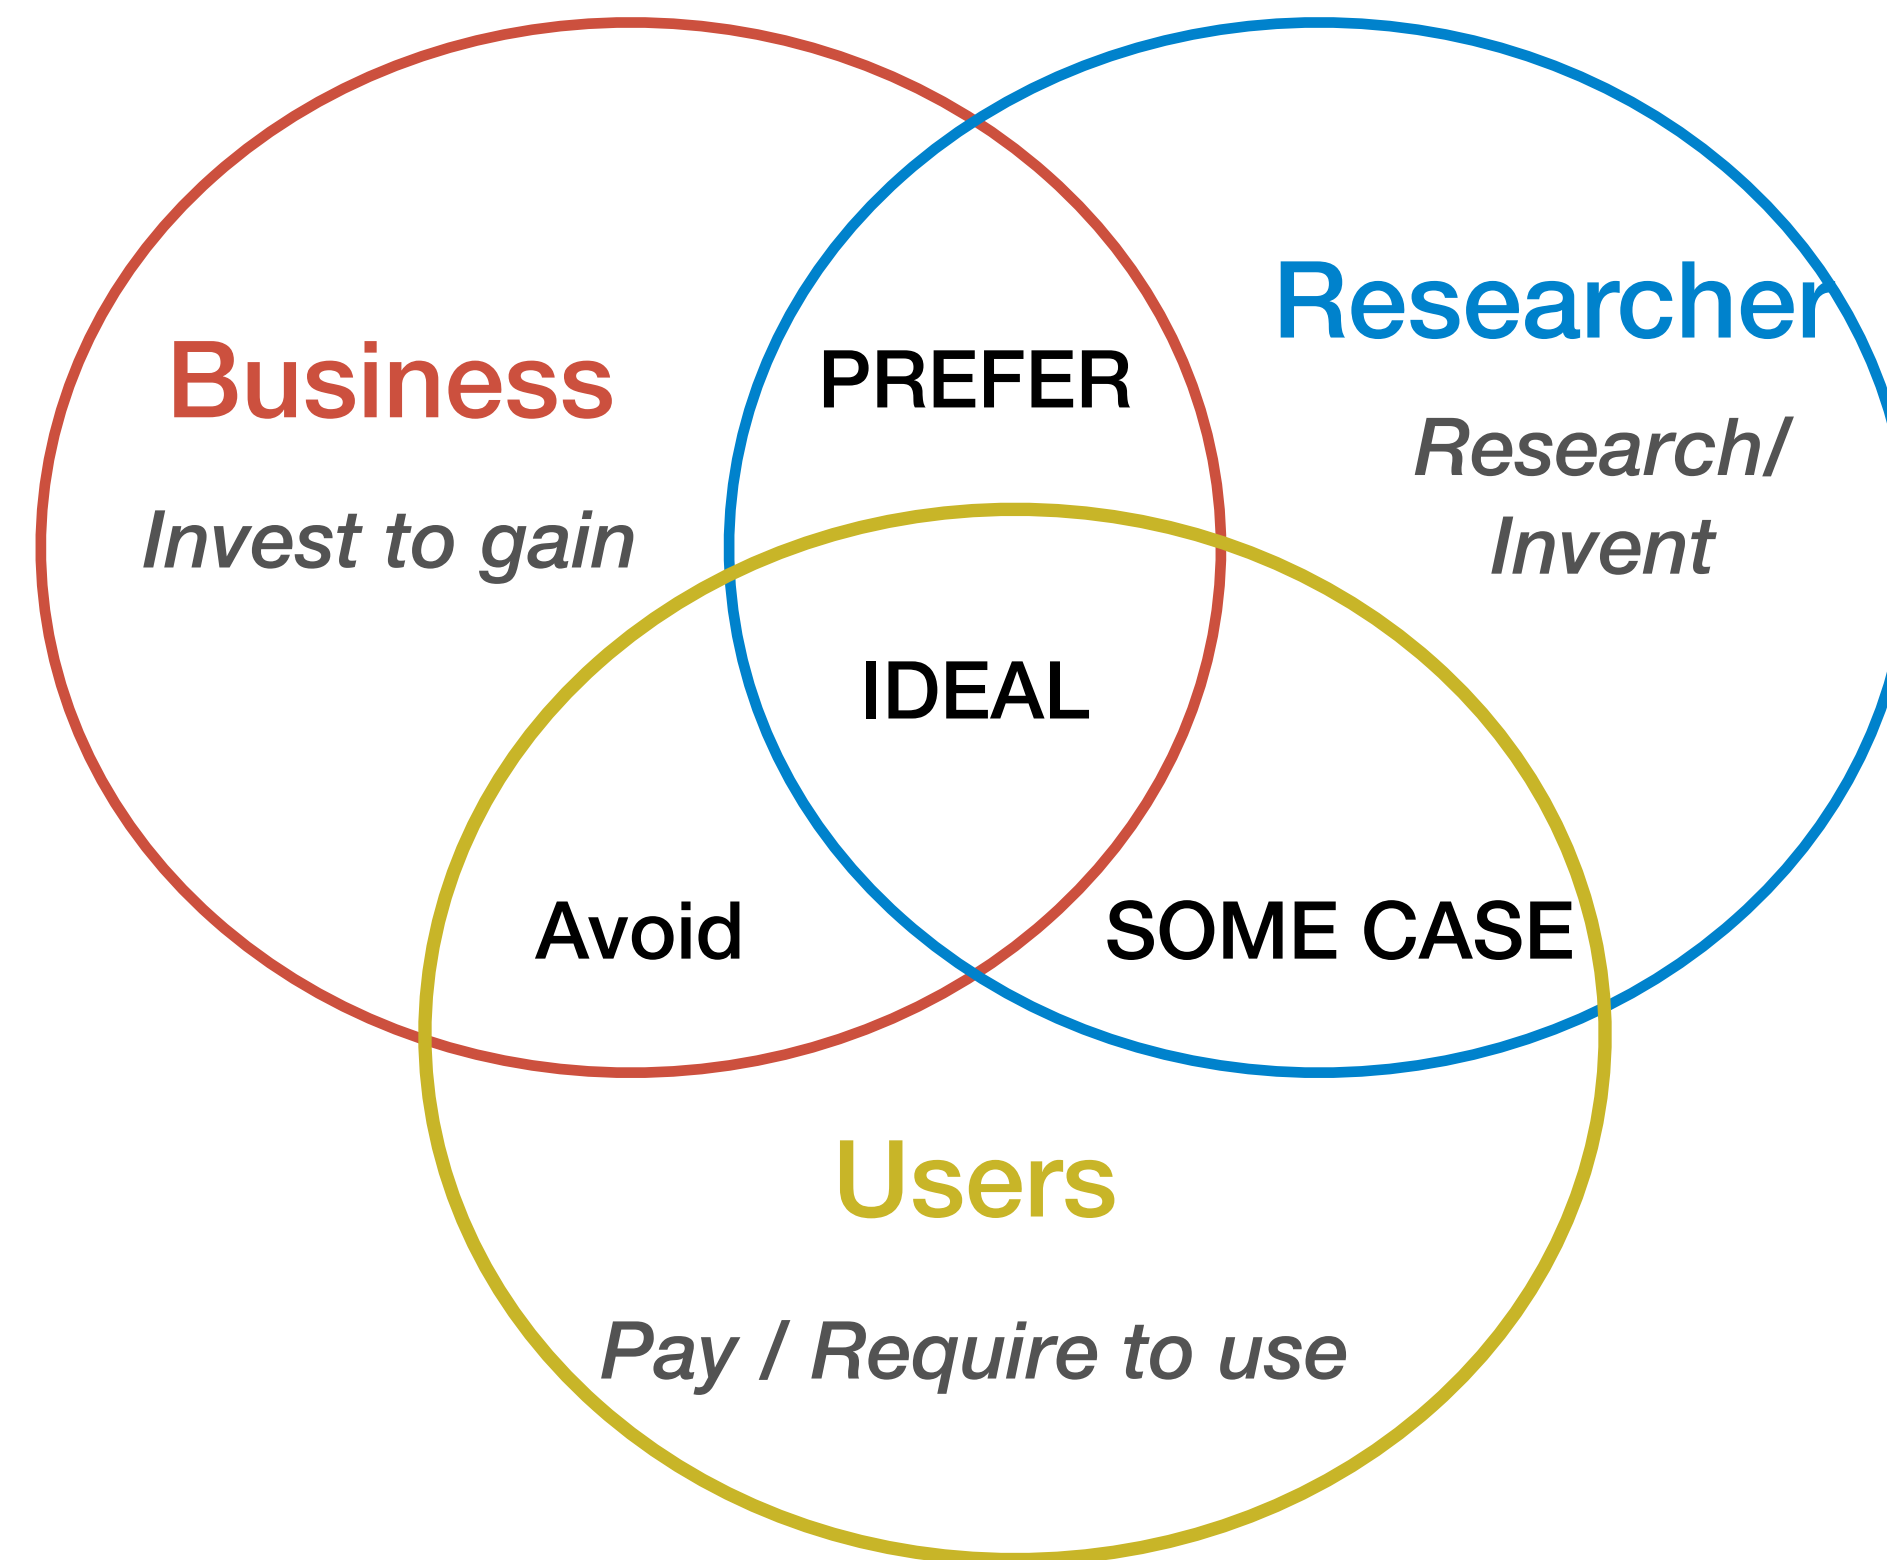

Players - Stakeholders

Digital Technology Company

- FB, Apple, Microsoft, TESLA ...
- Telecommunication
- Microelectronics
- System Integration (May be)

นักวิจัยในมหาวิทยาลัย/
สถาบันวิจัยรัฐ
Deep Tech Startup

- Business in others industries (Hospital, Gov., Food, Tourism ...)
- Customers